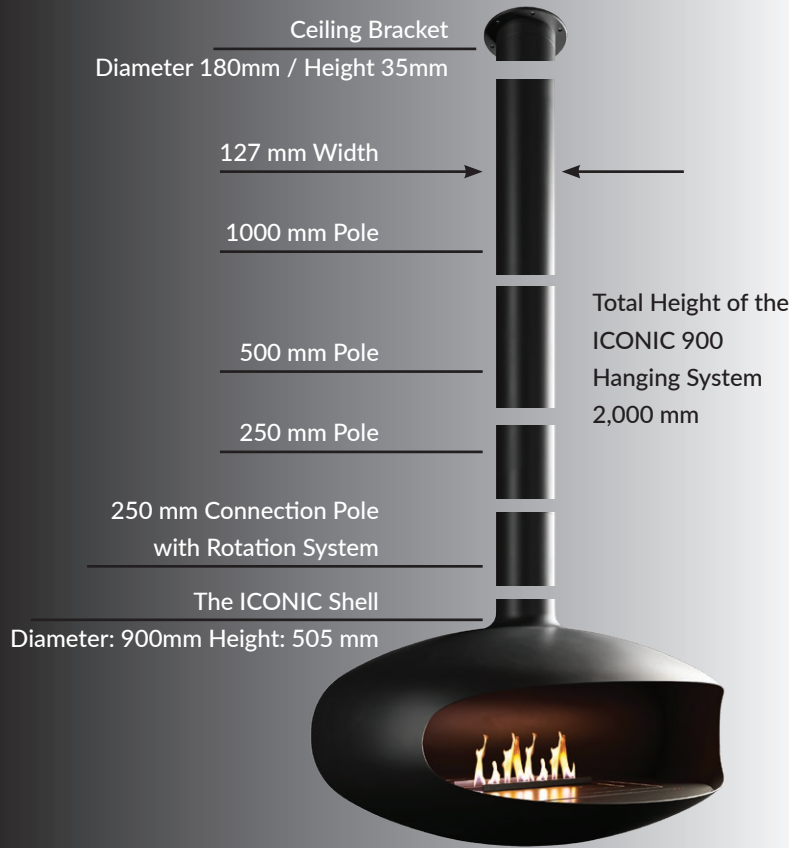

THE ICONIC

ICON  FIRES

The ICONIC 900 Full Model Height 2,542 mm

THE ICONIC

THE HANGING MODEL WITH ROTATION SYSTEM

Innovative 360-Degree Rotation Device for Your Fireplace

Our state-of-the-art rotation device offers the perfect blend of functionality and simplicity, allowing your suspended bioethanol fireplace to rotate a full 360 degrees. This innovative mechanism ensures you can effortlessly direct warmth and ambiance exactly where you want it, enhancing the comfort and aesthetic of your living space.

THE ICONIC

PEDESTAL

The versatile design of the ICONIC allows for a freestanding, portable version, the Pedestal. Enjoy the warmth of the dancing flames all around your home.

FEATURES

- Height of ICONIC Pedestal Pole: 425 mm
- Diameter of ICONIC Pedestal Pole : 127 mm
- Diameter of ICONIC Pedestal Stand Plate : 735 mm